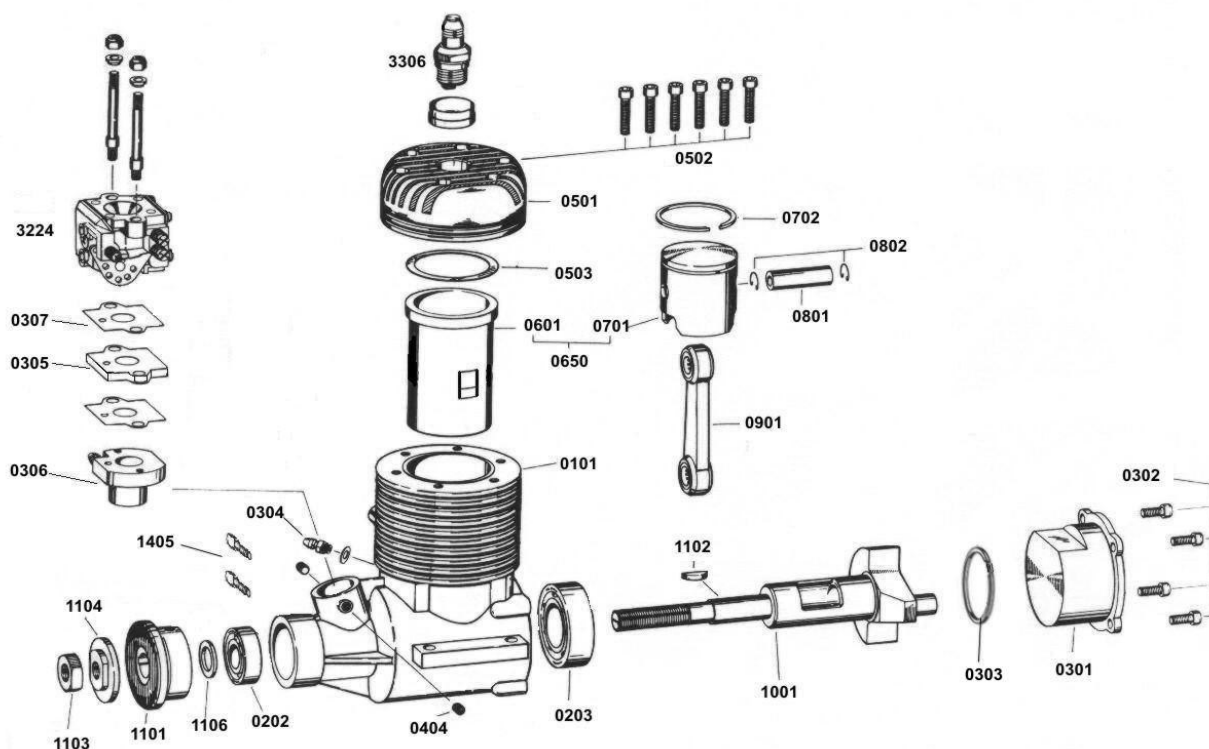

Spare parts list

No:	Description:	No:	Description:
0101	Crankcase	1001	Crankshaft
0304	Pressure nipple	1101	Drive washer
0202	Front bearing	1102	Drive washer key
0203	Rear bearing	1103	Propeller nut
0301	Rear cover	1104	Propeller washer
0302	Rear cover screws - set	1106	Drive washer shim
0303	Rear cover „O“ - ring	3224	Carburetor
0501	Cylinder head	0306	Carburetor flange
0502	Cylinder head screws - set	0305	Isolation underlay
0503	Cylinder head gasket	0307	Carburetor flange gasket
0650	Cylinder-piston assembly	1307	Carburetor screws
0701	Piston	3309	Spark plug
0702	Piston ring	3314L	Electronic ignition unit
0801	Piston pin	1405	Ignition sensor fixing screws
0802	Piston pin circlips		